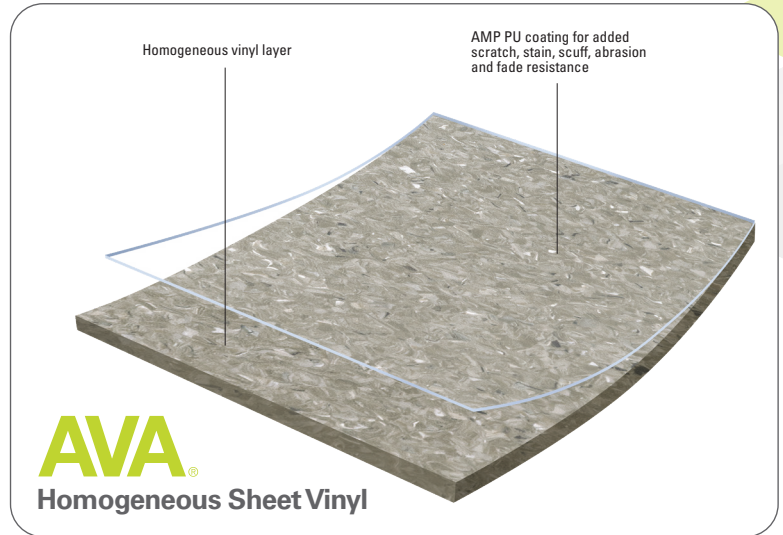

## Specifications

- Glue Down Homogeneous Sheet Vinyl (HOSV)
- Overall Thickness: 2.0 mm
- 100% Phthalate Free
- Warranty: 12-Year Heavy Commercial and Lifetime Residential
- Coordinating Welding Bead Colors, 4.0 mm Diameter

## Packaging

- Roll Size: 6.56' (2 M) x 68.58' (20.9 M)
- Square Yards/Roll: 50 (450 sq. ft.)
- Roll Weight: 282.9 lbs.
- Welding Beads Roll Length: 100 M
- Welding Beads Roll Weight: 3.966 lbs.

- Patented Coating
- 30% More Scratch Resistance Over Typical Coatings
- Exceptional Wear Resistance and High Strength
- Low-gloss finish