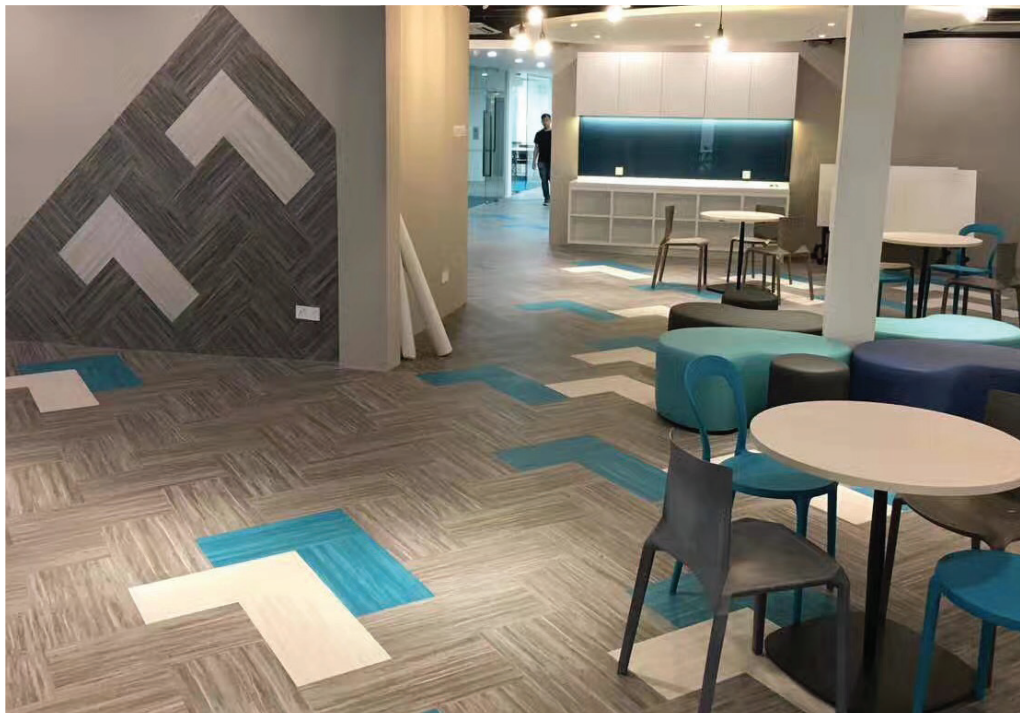

AVA[®] SNSE[®] PROJECT

► Petaling Jaya Malaysia

Application:	Office Building: Training Center
SNSE [®] Colors:	FS001, FS015, FS012, FS004, FS011, FS002
Quantity:	1,200 m ²
Installation Date:	2017