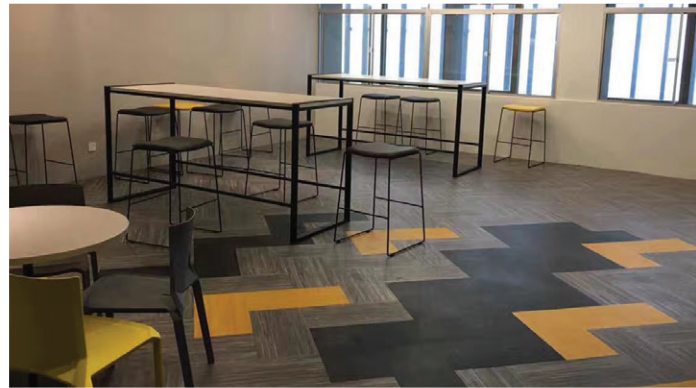

AVA[®] SNSE[®] PROJECT

► Petaling Jaya Malaysia

Application:	Office Building: Training Center
SNSE [®] Colors:	FS001, FS015, FS012, FS004, FS011, FS002
Quantity:	1,200 m ²
Installation Date:	2017