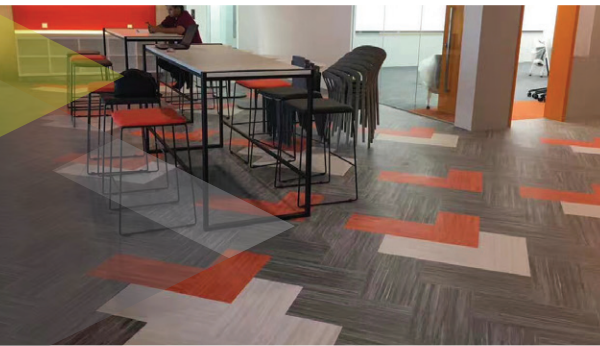

AVA[®] SNSE[®] PROJECT

► Petaling Jaya Malaysia

Application:	Office Building: Training Center
SNSE [®] Colors:	FS001, FS015, FS012, FS004, FS011, FS002
Quantity:	1,200 m ²
Installation Date:	2017