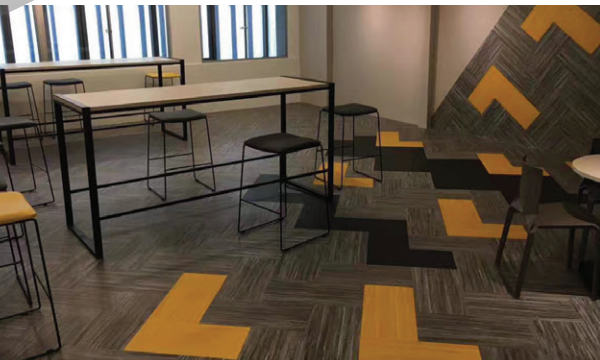

AVA[®] SNSE[®] PROJECT

► Petaling Jaya Malaysia

Application:	Office Building: Training Center
SNSE [®] Colors:	FS001, FS015, FS012, FS004, FS011, FS002
Quantity:	1,200 m ²
Installation Date:	2017