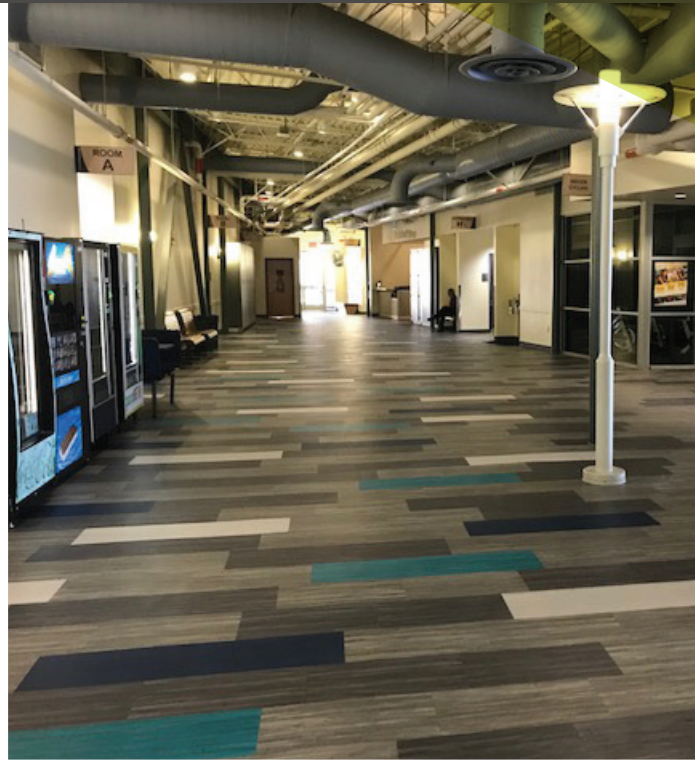

AVA[®] SNSE[®] PROJECT

▶ Henderson Multi-Gen Rec Center

Las Vegas, NV

Application:	Institutional: High-Traffic Public Spaces throughout the Recreation Center
SNSE [®] Colors:	Various
Quantity:	15,000 s/f
Installation Date:	2017