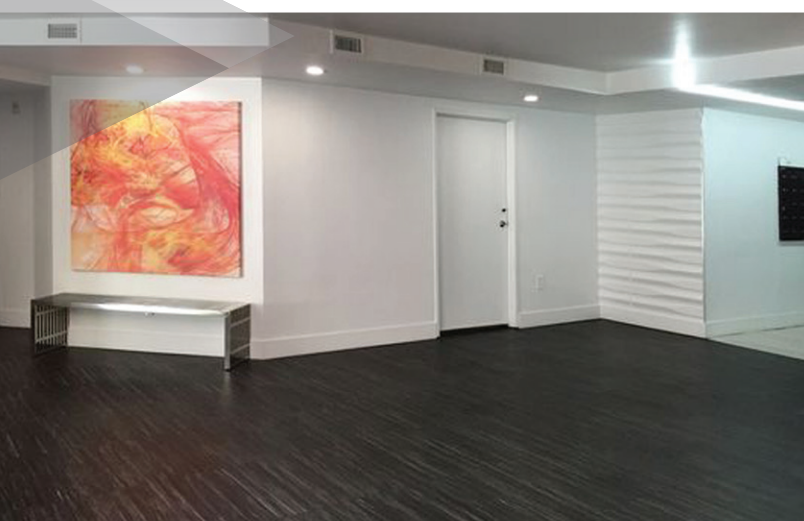

AVA SNSE PROJECT

▶ 7020 Lanewood
West Hollywood, CA

Application:	Multifamily: Main Lobby/Elevator Lobbies
SNSE® Colors:	Coal, Seashell
Quantity:	4,200 s/f
Installation Date:	Winter 2016