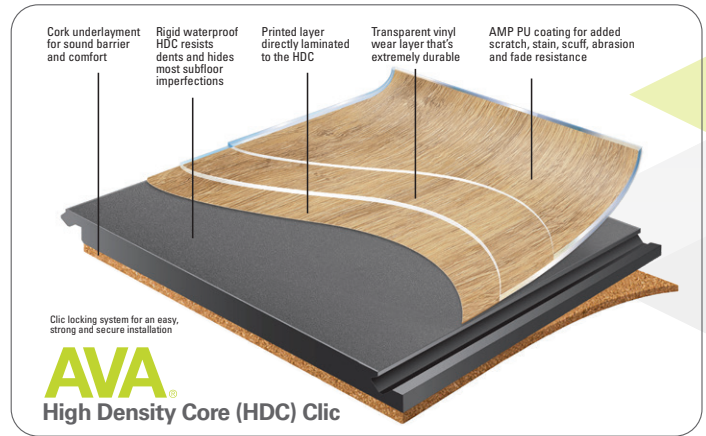

© 2024 Novalis® Innovative Flooring

AVA
Glue Down LVT

Glue Down Specifications

- Wear Layer: 22 mil (0.55 mm)
- Overall Thickness: 2.5 mm
- **Chevron Size:** 4.5" x 22.5"
- **Herringbone Size:** 6" x 24"
- 100% Phthalate Free
- Reach Compliant
- Warranty: Lifetime Residential and 20-Year Heavy Commercial

- Patented Coating
- 30% More Scratch Resistance Over Typical Coatings
- Exceptional Wear Resistance and High Strength

AVA
High Density Core (HDC) Clic

HDC Clic Specifications

- Wear Layer: 22 mil (0.55 mm)
- Overall Thickness: 6.0 mm
- **Chevron Size:** 5.71" x 26.2"
- **Herringbone Size:** 5.71" x 29.25"
- 100% Phthalate Free
- 1.0 mm Cork Underlayment
- Reach Compliant
- Warranty: Lifetime Residential and 15-Year Light Commercial

- Patented Coating
- 30% More Scratch Resistance Over Typical Coatings
- Exceptional Wear Resistance and High Strength

**NOTE: Insets show color/pattern variation within each SWAY style.*

Acacia Oak Primrose
Chevron Glue Down: AC001CHEV-2555
Chevron HDC: AC001SCHEV-655C
Herringbone Glue Down: AC001HERR-2555
Herringbone HDC: AC001SHERR-655C