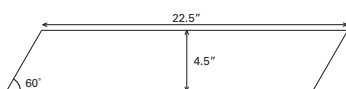

Chevron Glue Down