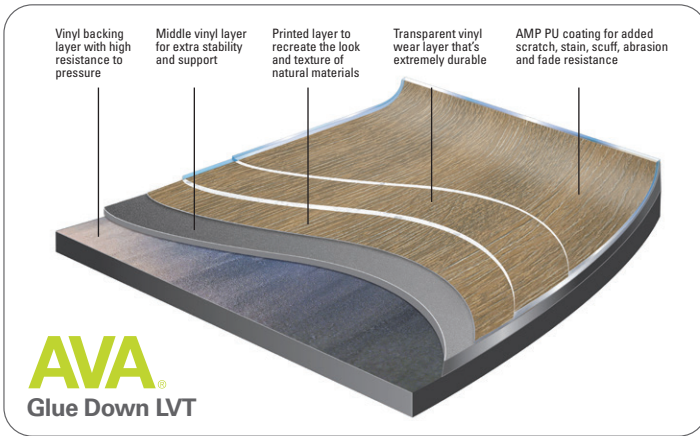

AVA SWAY™

Chevron, Vienna Oak Manor

Herringbone, English Oak Toffee, Acacia Oak Primrose

With impressive patterns and efficient installation, AVA SWAY™ Chevron and Herringbone planks bring timeless elegance and style without the hassles. Pre-cut specifically for less material waste, easier installation and precise fit, SWAY™ is available in six colors in 2.5 mm glue-down construction at 6" x 24" and 6.0 mm HDC clic at 5.71" x 29.25".

© 2024 Novalis® Innovative Flooring

AVA
Glue Down LVT

Glue Down Specifications

- Wear Layer: 22 mil (0.55 mm)
- Overall Thickness: 2.5 mm
- **Chevron Size:** 4.5" x 22.5"
- **Herringbone Size:** 6" x 24"
- 100% Phthalate Free
- Reach Compliant
- Warranty: Lifetime Residential and 20-Year Heavy Commercial

- Patented Coating
- 30% More Scratch Resistance Over Typical Coatings
- Exceptional Wear Resistance and High Strength

AVA
High Density Core (HDC) Clic

HDC Clic Specifications

- Wear Layer: 22 mil (0.55 mm)
- Overall Thickness: 6.0 mm
- **Chevron Size:** 5.71" x 26.2"
- **Herringbone Size:** 5.71" x 29.25"
- 100% Phthalate Free
- 1.0 mm Cork Underlayment
- Reach Compliant
- Warranty: Lifetime Residential and 15-Year Light Commercial