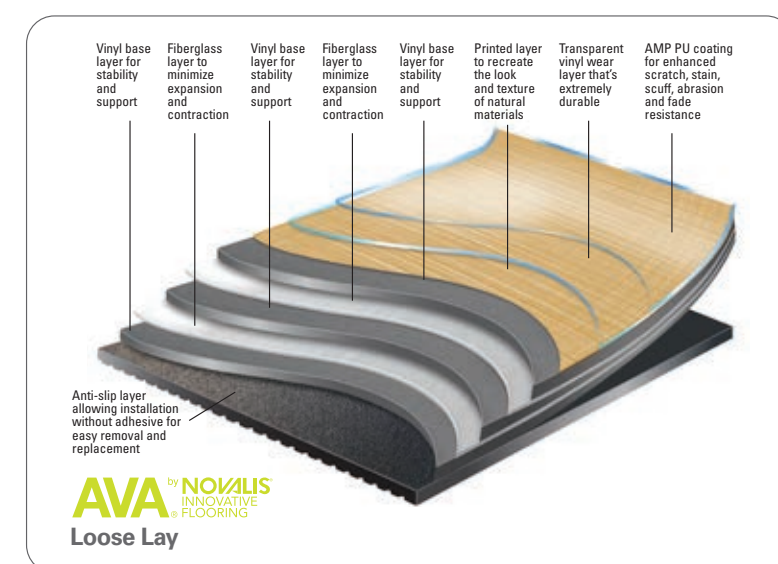

Specifications

- Loose Lay
- Wear Layer: 22 mil (0.55 mm)
- Overall Thickness: 5.0 mm
- Size: 9.84" x 39.37" (250 mm x 1000 mm)
- 100% Phthalate Free
- Reach Compliant
- Warranty: 20-Year Heavy Commercial & Lifetime Residential

- Patent-Pending Coating
- 30% More Scratch Resistance Over Typical Coatings
- Exceptional Wear Resistance and High Strength

ASTM F1700-13 SOLID VINYL FLOOR TILE:	CLASS III, TYPE B
ASTM D2047 STATIC COF FOR POLISHED SURFACES:	EXCEEDS INDUSTRY STANDARDS
ASTM F970-07 STATIC LOAD LIMIT:	PASSES
ASTM E648 CRITICAL RADIANT FLUX:	CLASS 1
ASTM E662 SMOKE DENSITY:	PASSES
ASTM F925 STAIN & CHEMICAL RESISTANCE:	EXCELLENT