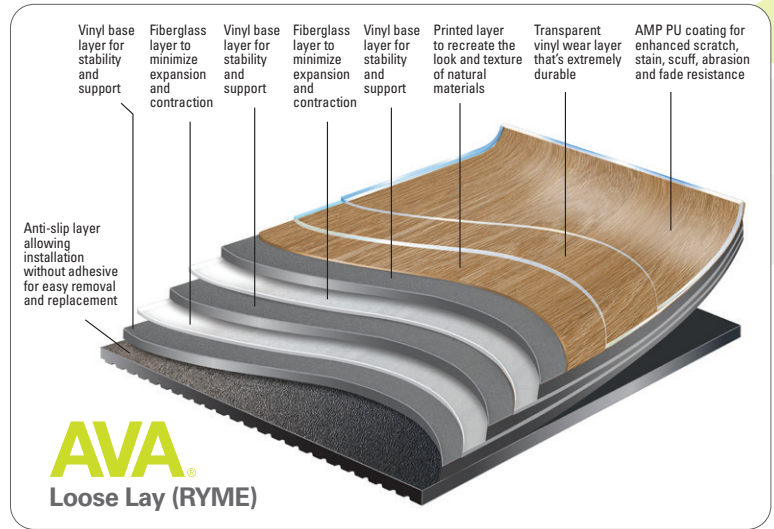

## Specifications

- Wear Layer: 22 mil (0.55 mm)
- Overall Thickness: 5.0 mm
- Size, Peninsula / Alpine / Tuscany: 9" x 48" (228 mm x 1219 mm)
- Size, Béton: 39.37" x 39.37" (1000 mm x 1000 mm)
- 100% Phthalate Free; Reach Compliant
- Warranty: 20-Year Commercial & Lifetime Residential

- Patented Coating
- 30% More Scratch Resistance Over Typical Coatings
- Exceptional Wear Resistance and High Strength

Peninsula (9" x 48" / 228 mm x 1219 mm)  
Straight Edge

Peninsula Oak Canyon PO2D002L