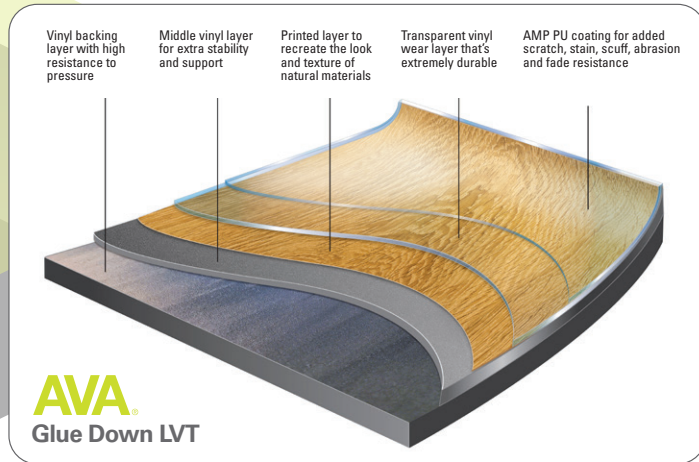

AVA[®] 2STYL[™]

Strong, secure HDC clic planks feature IXPE acoustical backing for sound reduction, shock absorption and comfort underfoot.

2STYL brings the popular 6" x 48" plank size to complement the original 6" x 36" 2.0mm/8 mil STYL lineup, along with new patterns and colors in two different constructions for standard glue down and high density core (HDC, 4.2mm/8 mil) clic.

© 2024 Novalis[®] Innovative Flooring

Glue Down Specifications

- Wear Layer: 8 mil (0.2 mm)
- Overall Thickness: 2.0 mm
- Size: 6" x 48"
- 100% Phthalate Free
- Reach Compliant
- Warranty: 10-Year Residential and 3-Year Light Commercial

- Patented Coating
- 30% More Scratch Resistance Over Typical Coatings
- Exceptional Wear Resistance and High Strength

HDC Specifications

- Wear Layer: 8 mil (0.2 mm)
- Overall Thickness: 4.2 mm
- Size: 5.75" x 47.75"
- 100% Phthalate Free
- Reach Compliant
- Warranty: 12-Year Residential