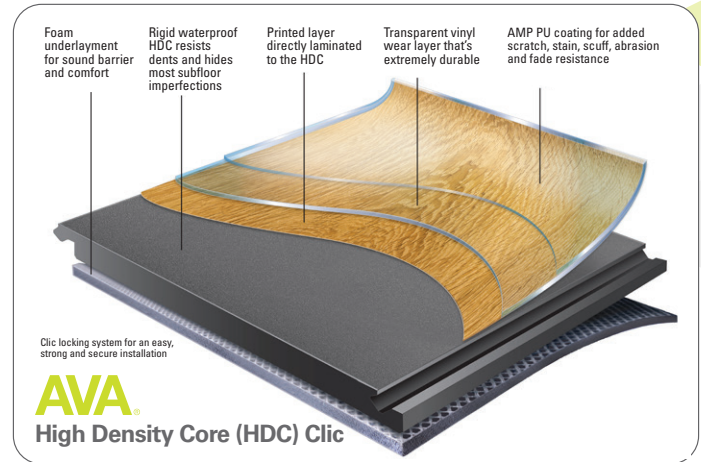

AVA[®] 2STYL[™]

Strong, secure HDC clic planks feature IXPE acoustical backing for sound reduction, shock absorption and comfort underfoot.

2STYL brings the popular 6" x 48" plank size to complement the original 6" x 36" 2.0mm/8 mil STYL lineup, along with new patterns and colors in two different constructions for standard glue down and high density core (HDC, 4.2mm/8 mil) clic.

© 2024 Novalis[®] Innovative Flooring

Glue Down Specifications

- Wear Layer: 8 mil (0.2 mm)
- Overall Thickness: 2.0 mm
- Size: 6" x 48"
- 100% Phthalate Free
- Reach Compliant
- Warranty: 10-Year Residential and 3-Year Light Commercial

- Patented Coating
- 30% More Scratch Resistance Over Typical Coatings
- Exceptional Wear Resistance and High Strength

HDC Specifications

- Wear Layer: 8 mil (0.2 mm)
- Overall Thickness: 4.2 mm
- Size: 5.75" x 47.75"
- 100% Phthalate Free
- Reach Compliant
- Warranty: 12-Year Residential